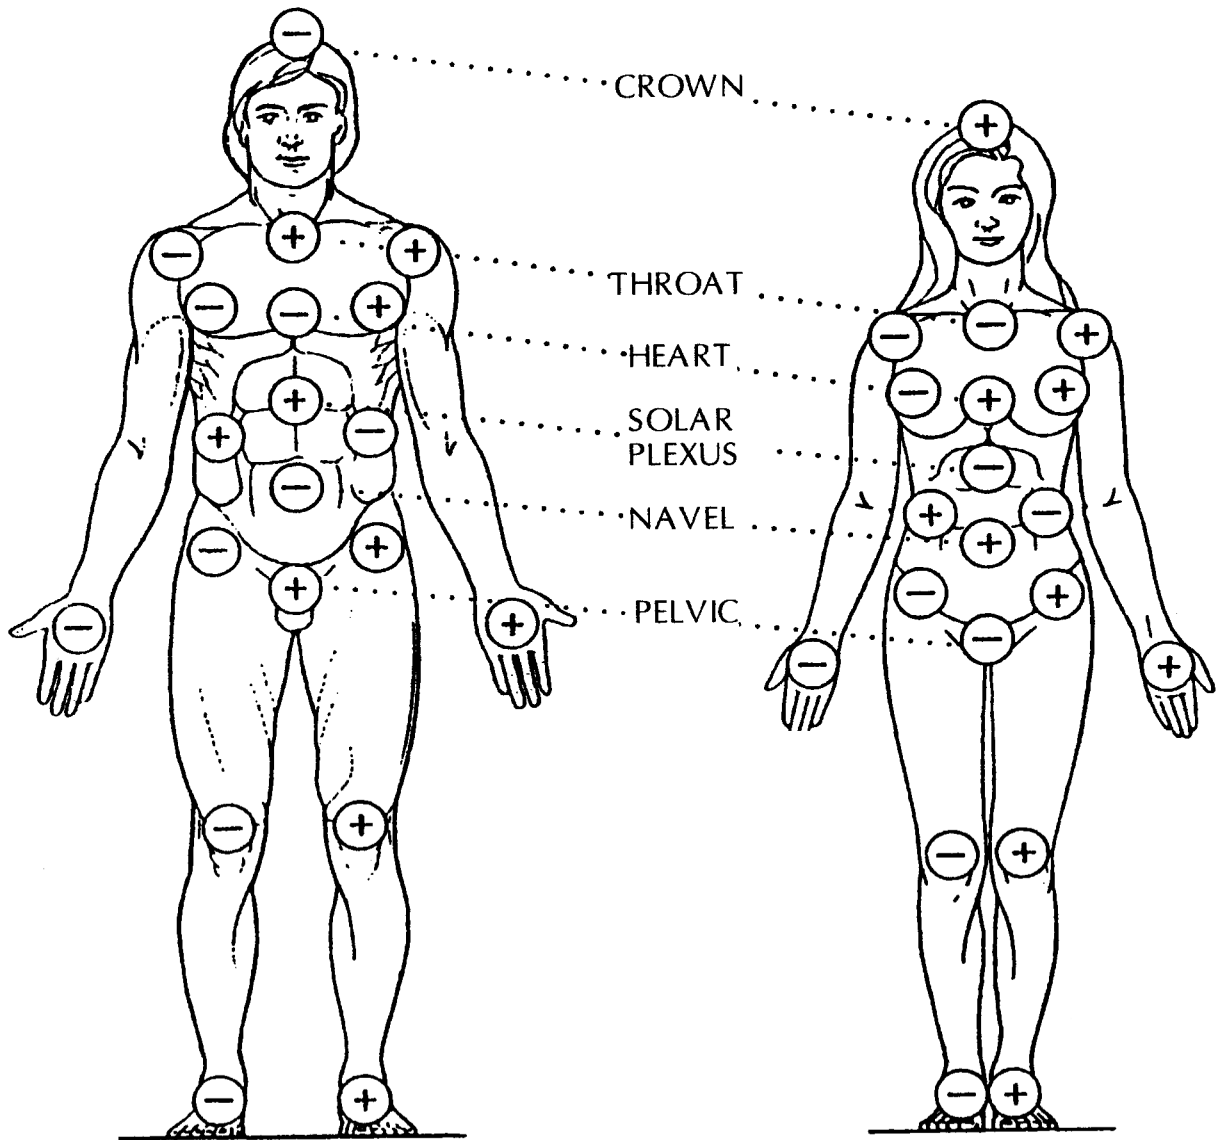

Human Vortex Energy Centers

+ = Clockwise Spin **-** = Counter-clockwise Spin

Please note: Vortex Polarities are the reverse of Electrical Polarities